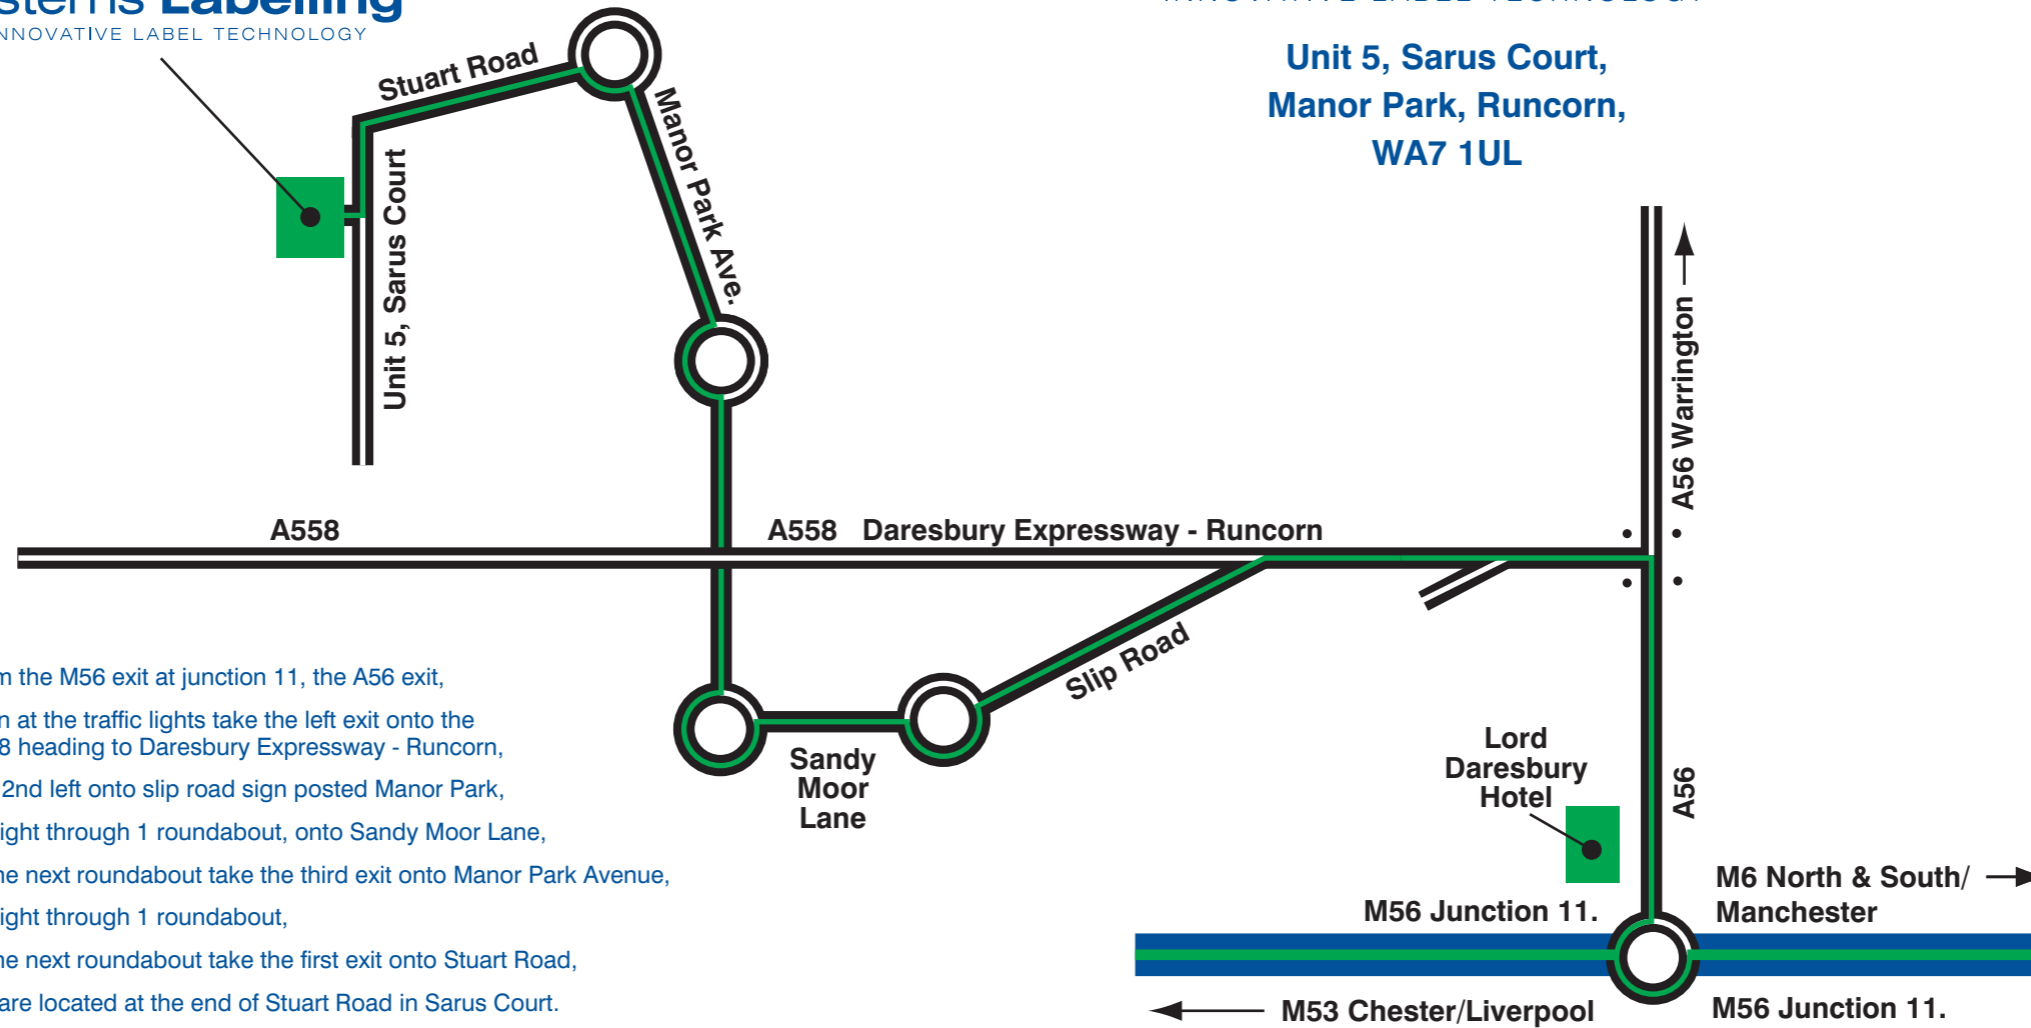

Location Map **Runcorn**

Systems Labelling
INNOVATIVE LABEL TECHNOLOGY

**Unit 5, Sarus Court,
Manor Park, Runcorn,
WA7 1UL**

Systems Labelling
INNOVATIVE LABEL TECHNOLOGY

- From the M56 exit at junction 11, the A56 exit,
- Then at the traffic lights take the left exit onto the A558 heading to Daresbury Expressway - Runcorn,
- Exit 2nd left onto slip road sign posted Manor Park,
- Straight through 1 roundabout, onto Sandy Moor Lane,
- At the next roundabout take the third exit onto Manor Park Avenue,
- Straight through 1 roundabout,
- At the next roundabout take the first exit onto Stuart Road,
- We are located at the end of Stuart Road in Sarus Court.