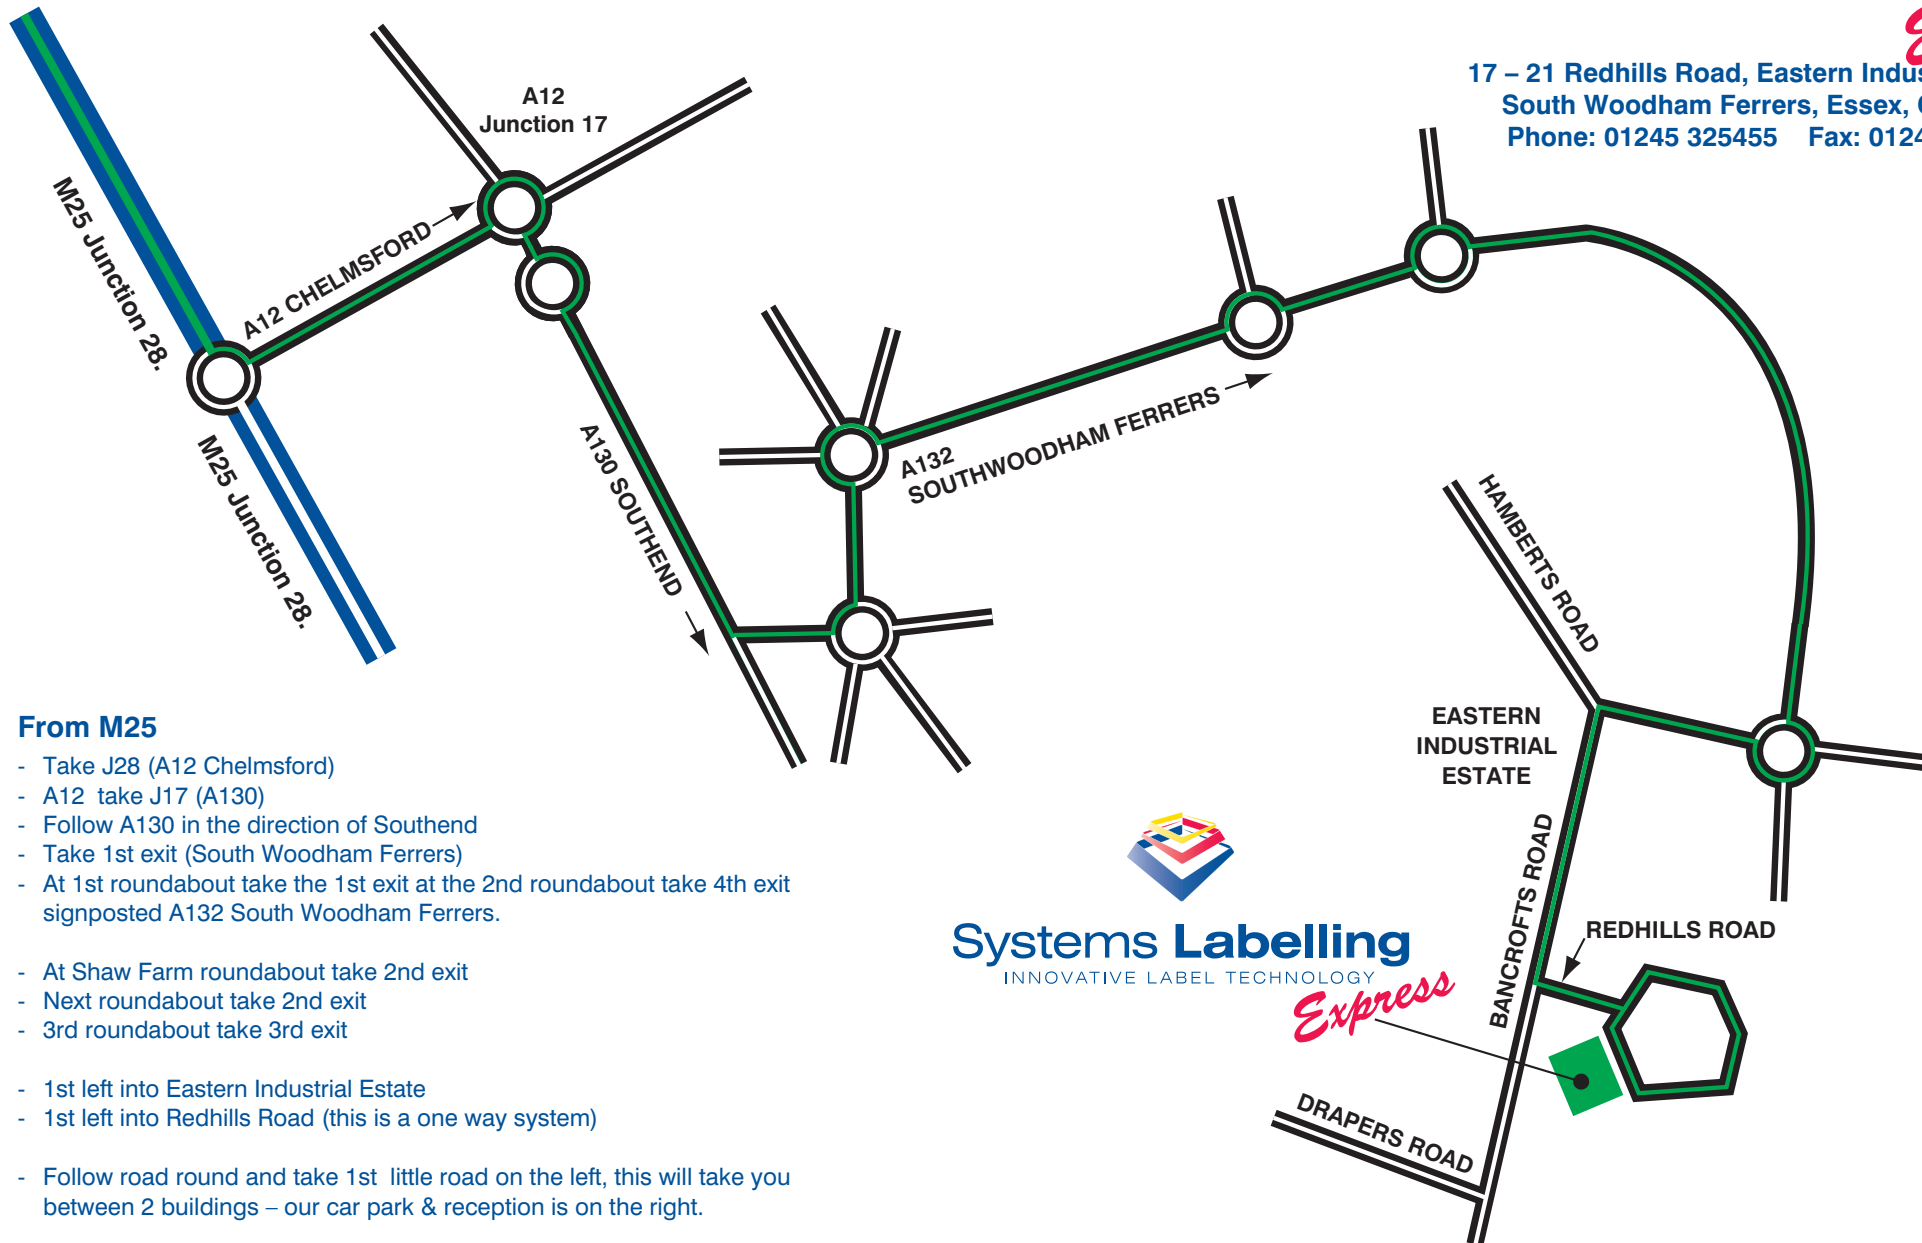

Location Map

Essex, CM3 5UL.

Systems Labelling

INNOVATIVE LABEL TECHNOLOGY

Express

17 – 21 Redhills Road, Eastern Industrial Estate,
South Woodham Ferrers, Essex, CM3 5UL.
Phone: 01245 325455 Fax: 01245 325001

From M25

- Take J28 (A12 Chelmsford)
- A12 take J17 (A130)
- Follow A130 in the direction of Southend
- Take 1st exit (South Woodham Ferrers)
- At 1st roundabout take the 1st exit at the 2nd roundabout take 4th exit signposted A132 South Woodham Ferrers.
- At Shaw Farm roundabout take 2nd exit
- Next roundabout take 2nd exit
- 3rd roundabout take 3rd exit
- 1st left into Eastern Industrial Estate
- 1st left into Redhills Road (this is a one way system)
- Follow road round and take 1st little road on the left, this will take you between 2 buildings – our car park & reception is on the right.

Systems Labelling

INNOVATIVE LABEL TECHNOLOGY

Express